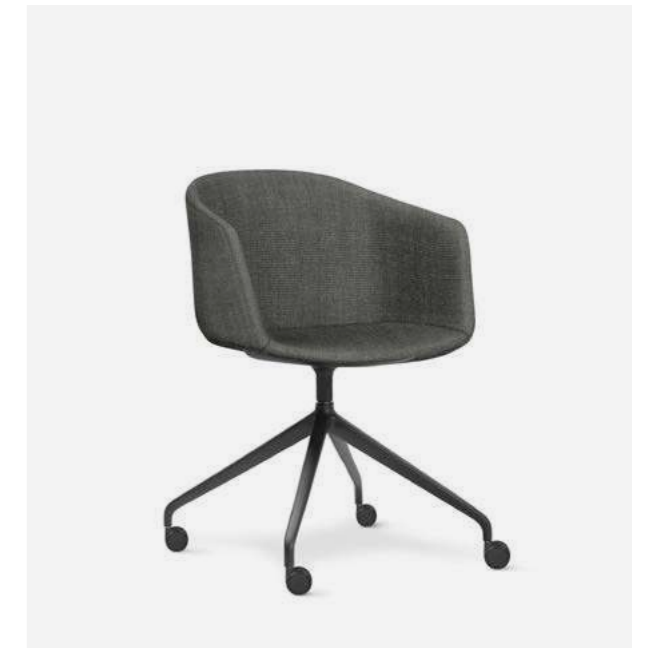

Upholstered

Soft
Recycled
Refined

Max Max Work

Cod. 7051
Upholstered
Aluminium, RAL 9005 Black

Cod. 7531
Upholstered
Metal, Brush Polished

Cod. 7641
Upholstered
Metal, RAL 9005 Black

Max Stool

Max references