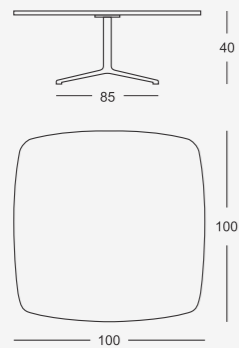

PLATO TECHNICAL

PLATO

Plato

Refined
Balanced
Versatile

Cod. P010, P011
MDF 001 White
Aluminium, RAL 9003 White

Cod. P010, P011
MDF 014 Black
Aluminium, RAL 9005 Black

Cod. P060
Natural Oak
Aluminium, RAL 9002 White