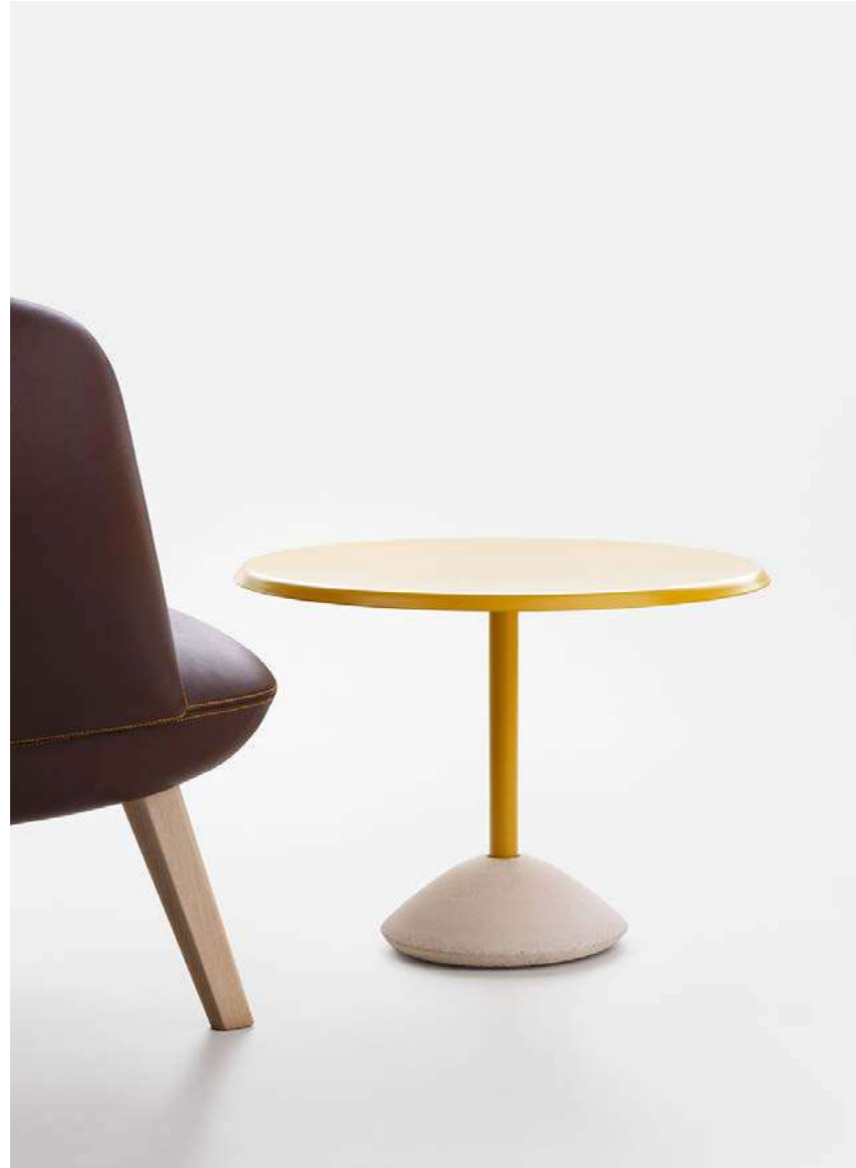

Baba Side Table