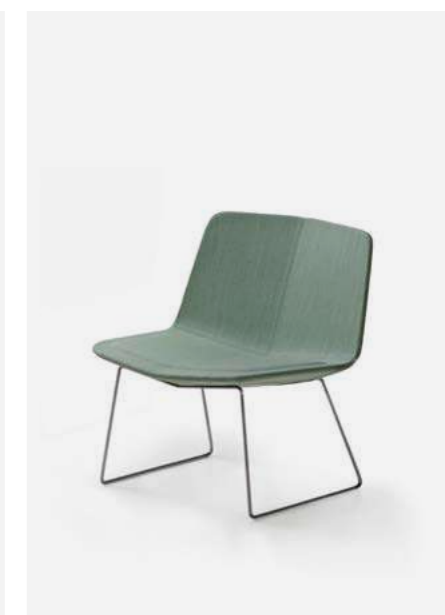

Cod. SL03
Upholstered
Metal, RAL 9005 Black