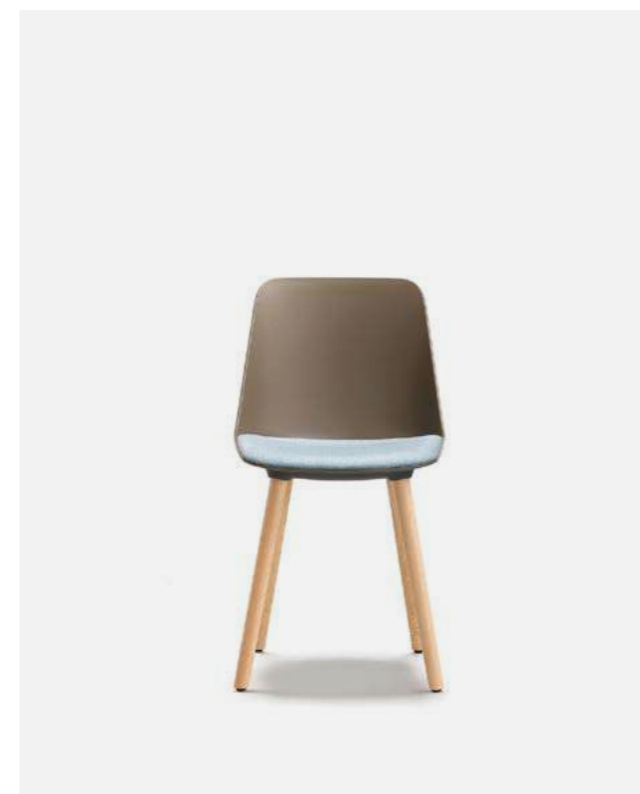

Cod. 6040
Max R56 Re-Mud + seat padding
Wood, Natural Ash