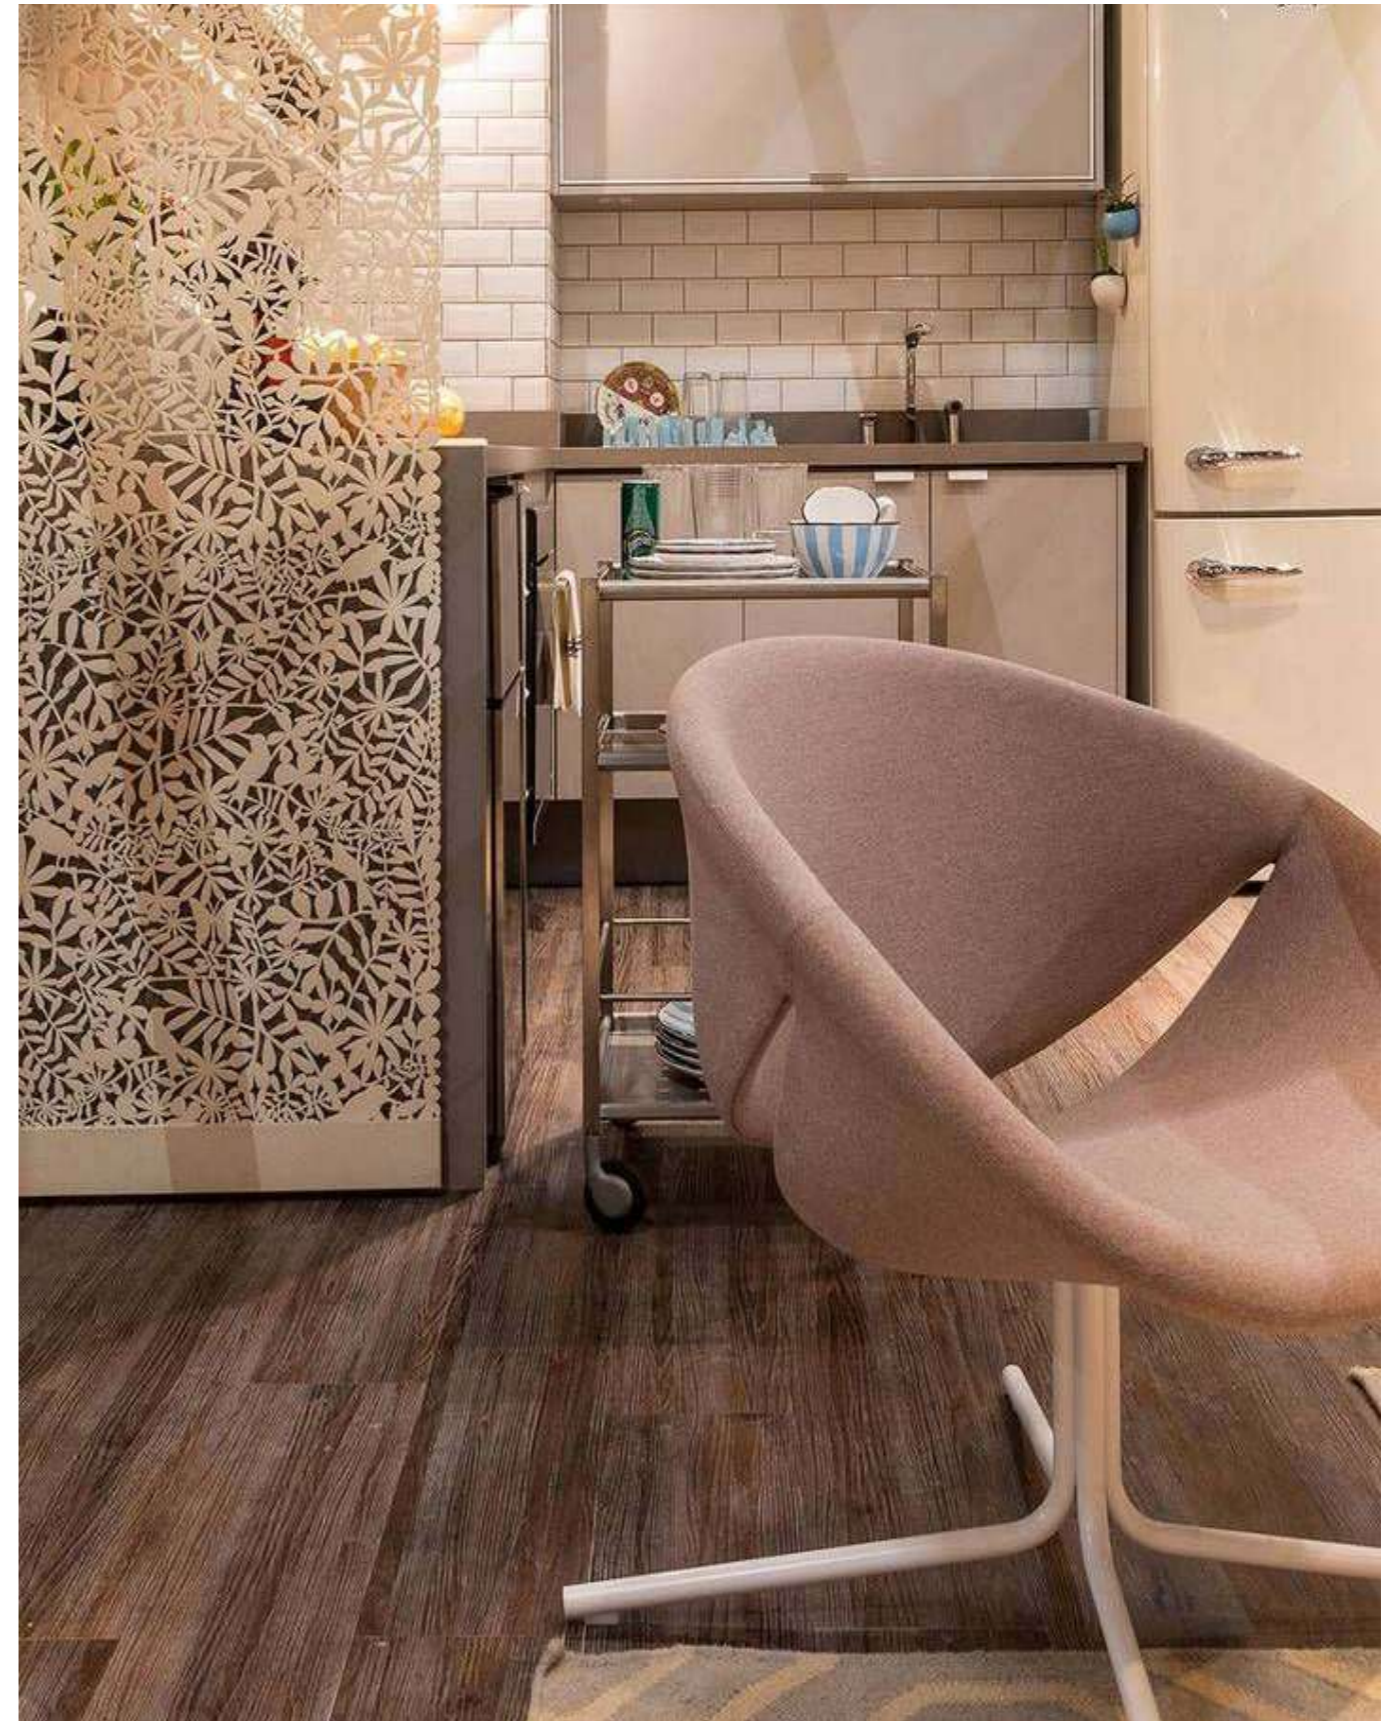

SO HAPPY / SO HAPPY LOUNGE