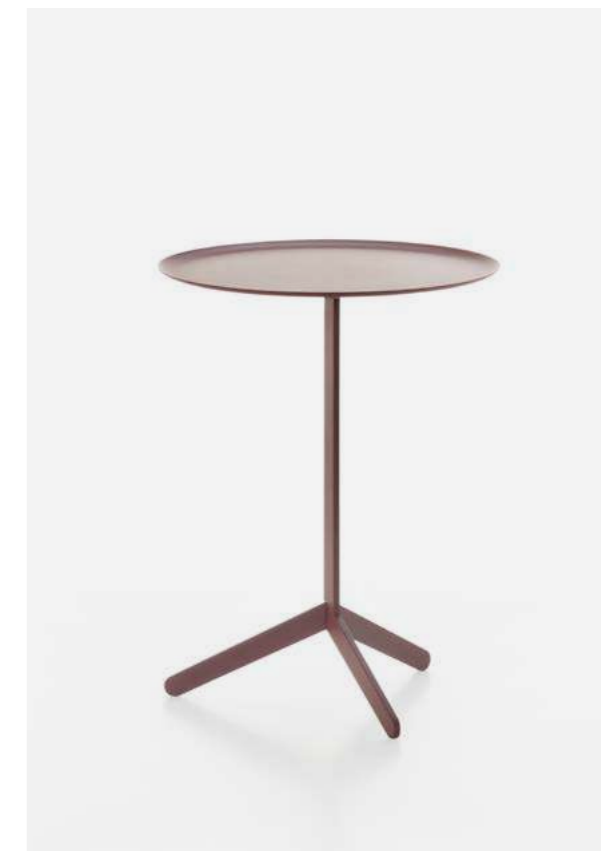

Cod. PI20
Metal, RAL 3007 Black Red