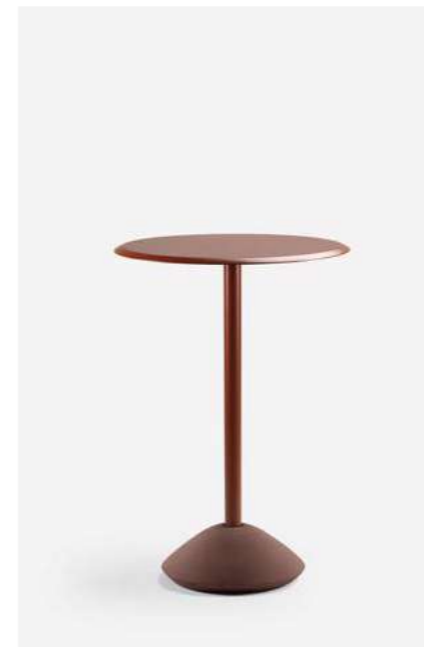

Cod. BA20
Metal, RAL 3009 Oxido Red
Concrete, Oxido Red