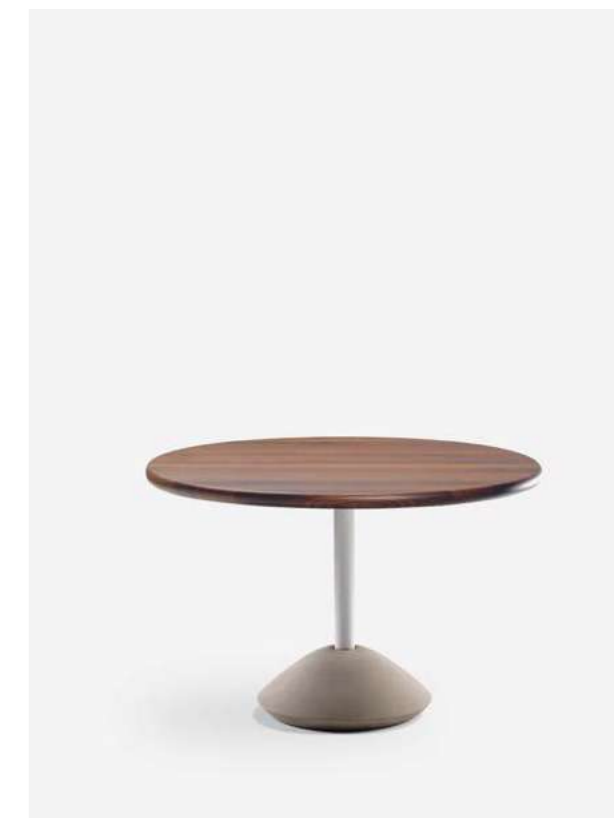

Cod. BA15
Wood, Walnut Ash
Metal, RAL 7044 Silk Grey
Concrete, Grey