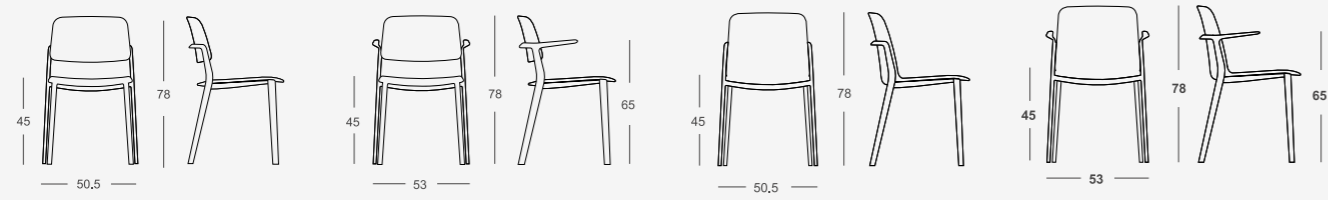

APPIA TECHNICAL