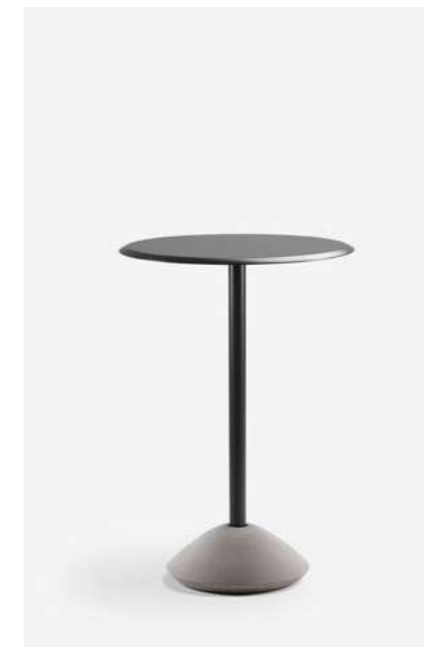

Cod. BA20
Metal, RAL 9005 Black
Concrete, Grey