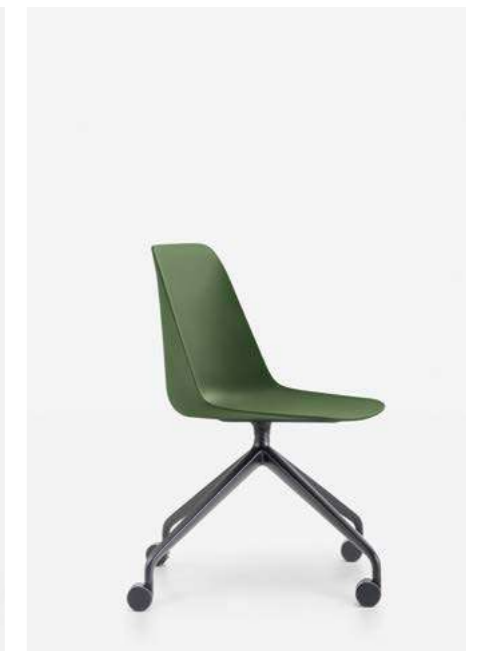

Cod. 6642
Max W60 Re-Wood Moss
Metal, RAL 9005 Black