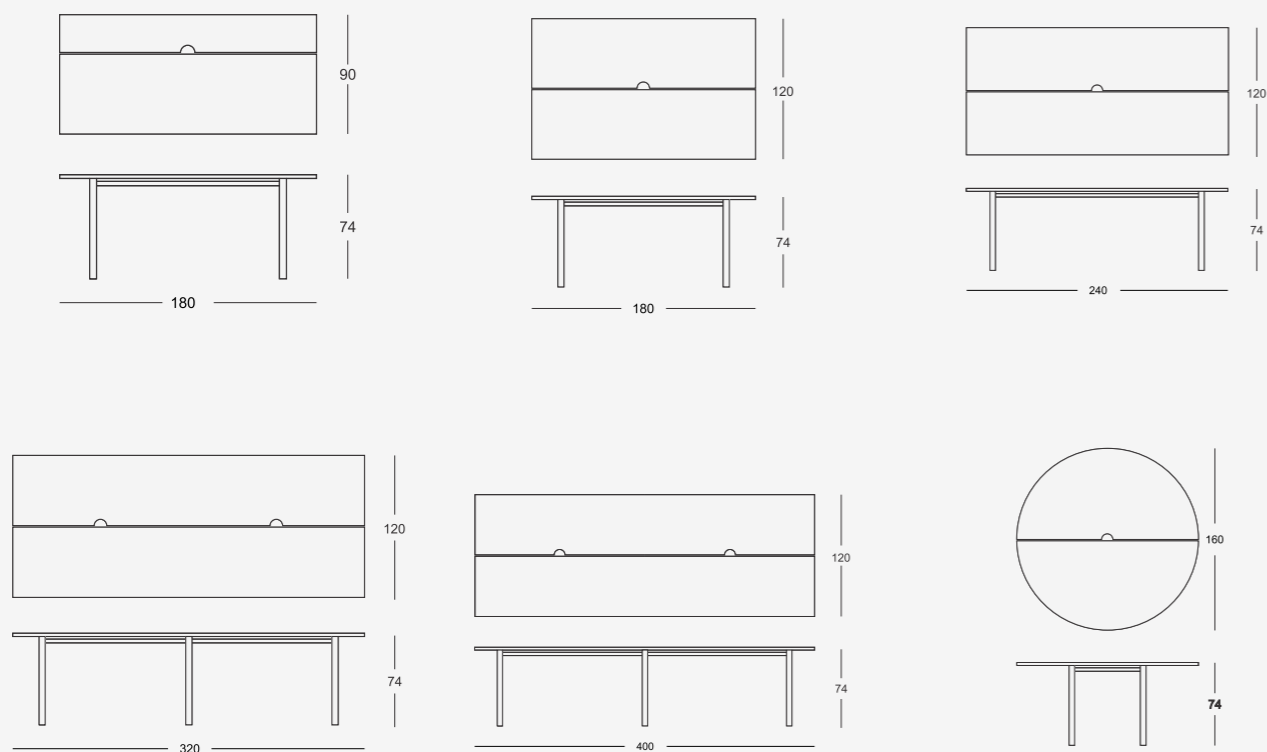

OFFSET TABLE TECHNICAL