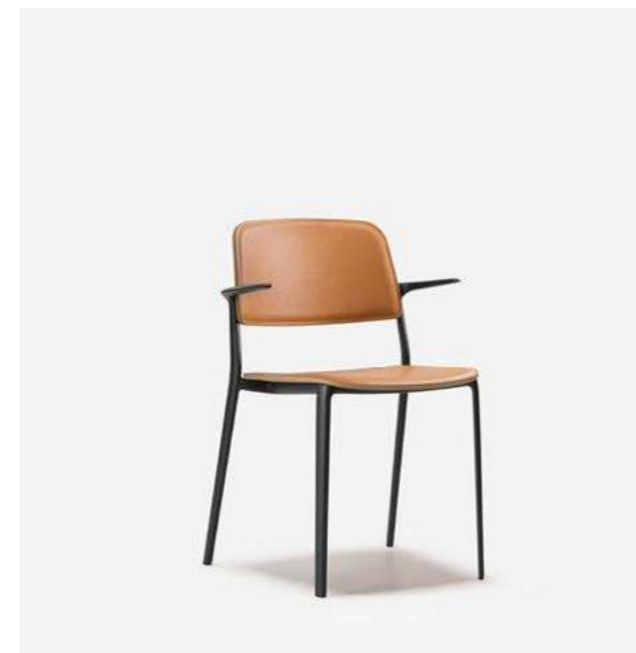

Genuine
Tactile
Distinctive

Appia

Cod. 5120
Natural Ash
Aluminium, RAL 9005 Black

Cod. 5041
Upholstered
Aluminium, RAL 9005 Black

Cod. 5110
Upholstered - Eco-Pelle
Aluminium, RAL 9005 Black

Cod. 5120
Black Oak
Aluminium, RAL 9005 Black