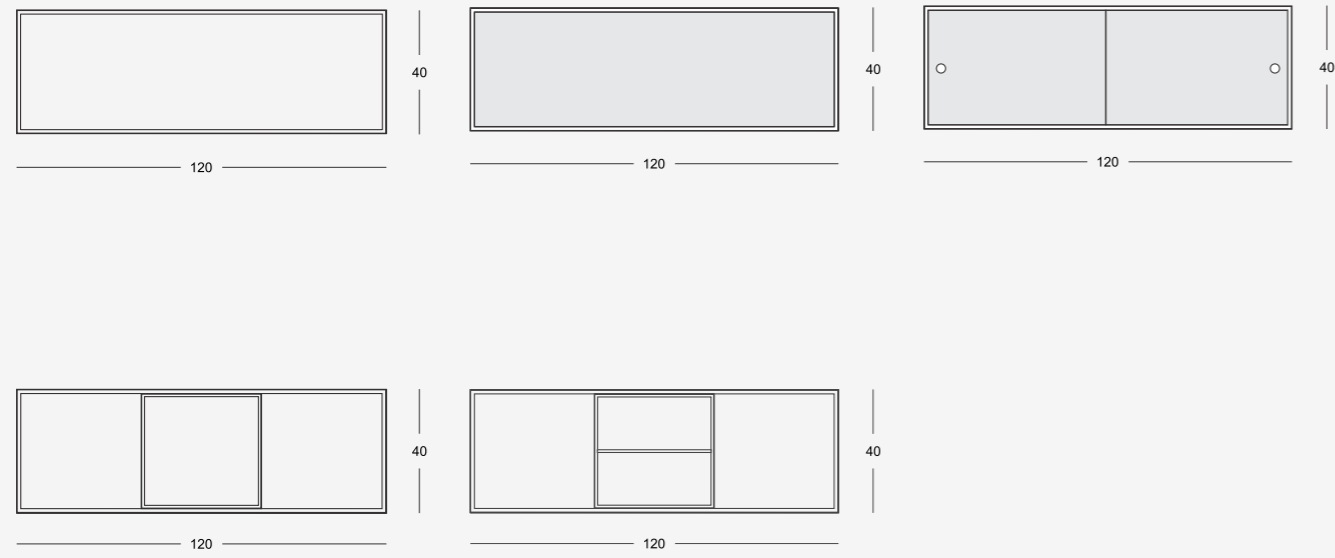

OFFSET SHELF TECHNICAL