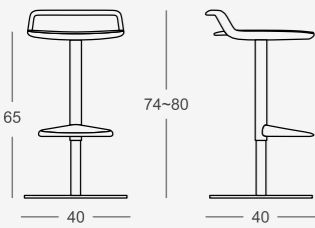

APPIA TECHNICAL