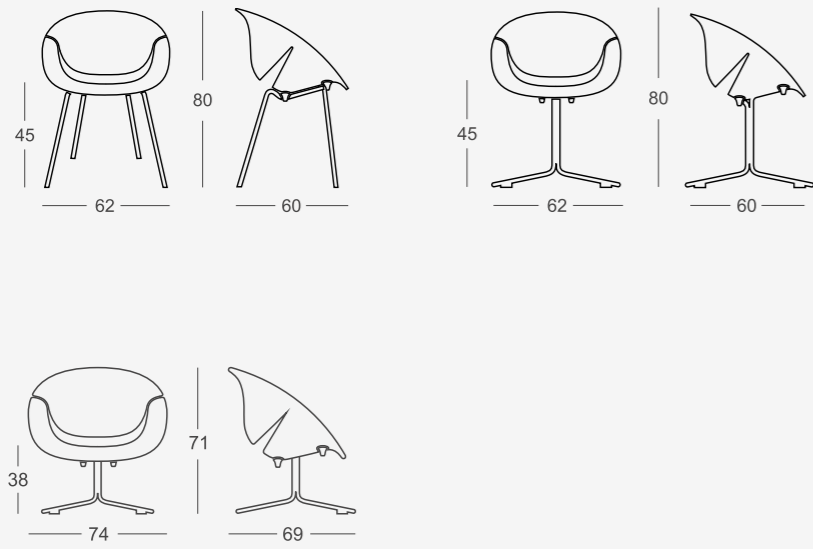

SO HAPPY / SO HAPPY LOUNGE TECHNICAL