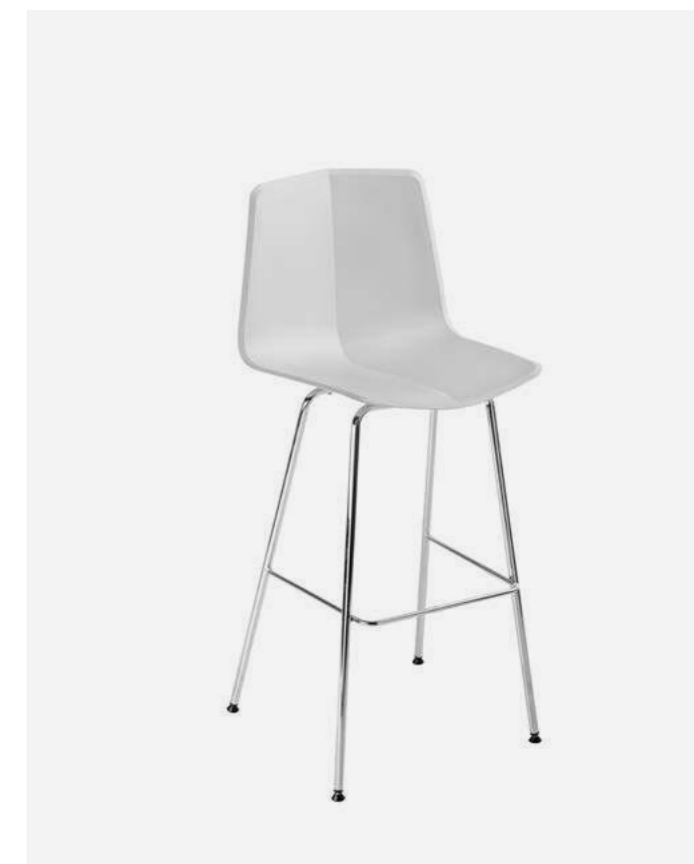

Cod. 1320
Max 136 Off-White
Metal, Chrome