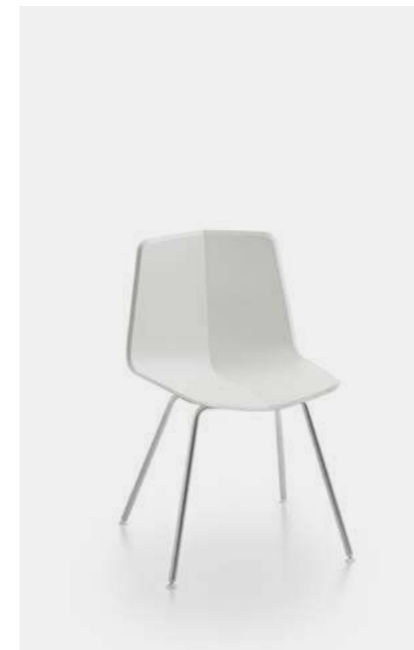

STRATOS TECHNICAL

STRATOS

Stratos

Dynamic
Effective
Timeless

Stratos

Cod. 1060
Max 136 Off-White
Metal, Chrome

Cod. 1060
Max 133 Mineral Water + seat padding
Metal, RAL 9002 White

Cod. 1041
Upholstered
Wood, Natural Oak