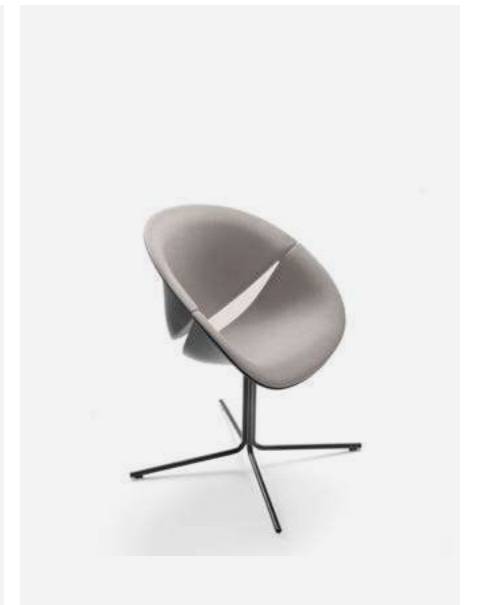

Cod. 4020 + seat padding
Max 114 Black
Metal, RAL 9005 Black