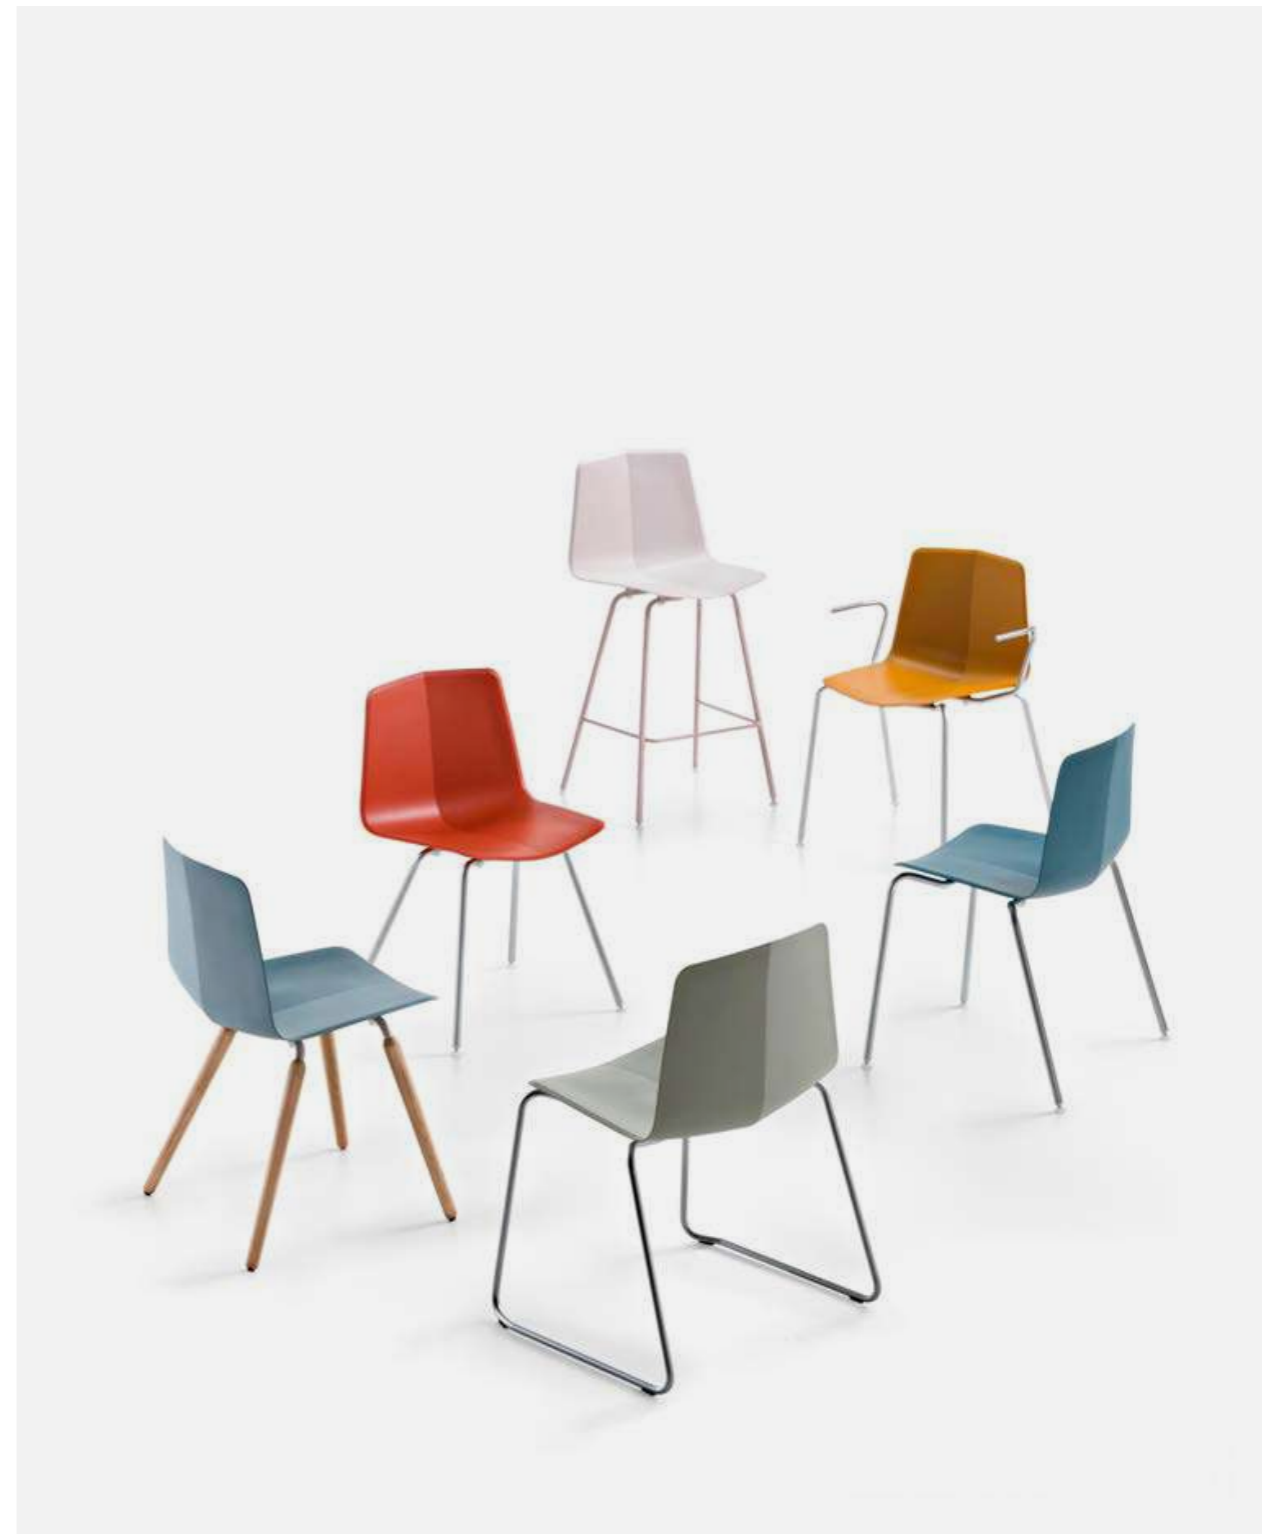

STRATOS TECHNICAL

STRATOS